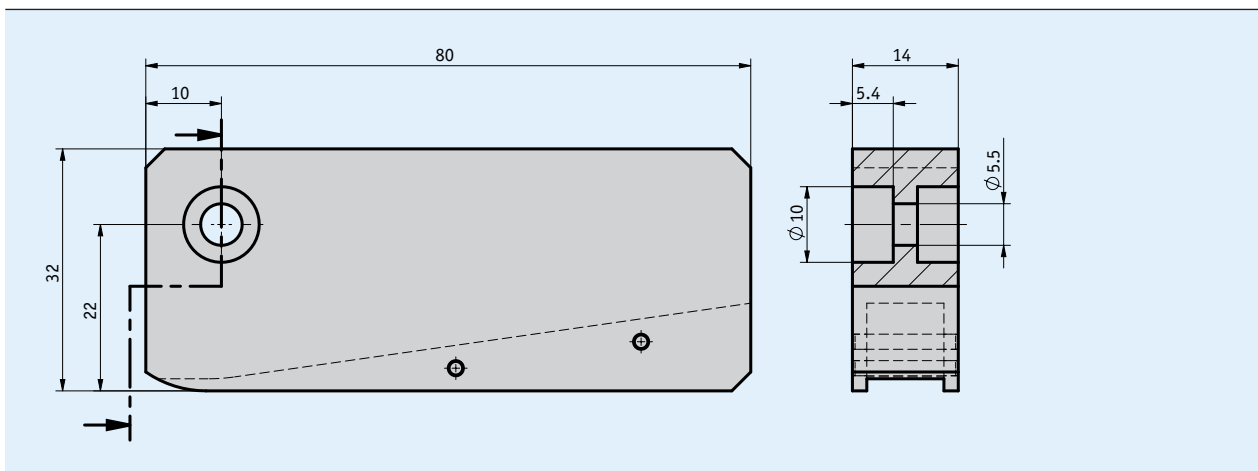

Profile

- mounting aid for the MBA111, MBA213 absolute magnetic tape
- Easy mounting of the magnetic tapes
- Adjusted to the MSA111C, MSA213K sensor design
- Suitable for multiple use and easy integration into existing mounting processes
- Instructional video for mounting

Mechanical data

Feature	Technical data	Additional information
Housing	plastic, black	

Order

- Order key

ZB3055

Scope of delivery: ZB3055